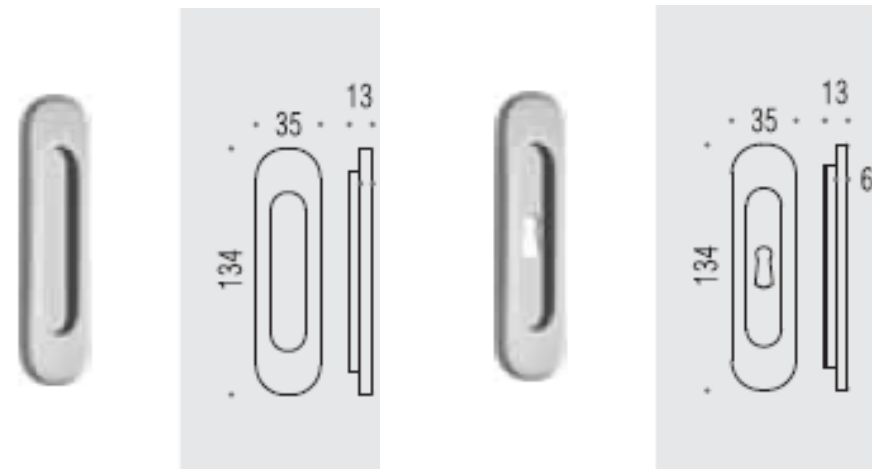

NEW **ID613** Y pull up for sliding door

FLUSH HANDLES IN BLACK- NM

ID411- NM ID411-CF NM

CD511- NM CD511-CF NM

THANK YOU.