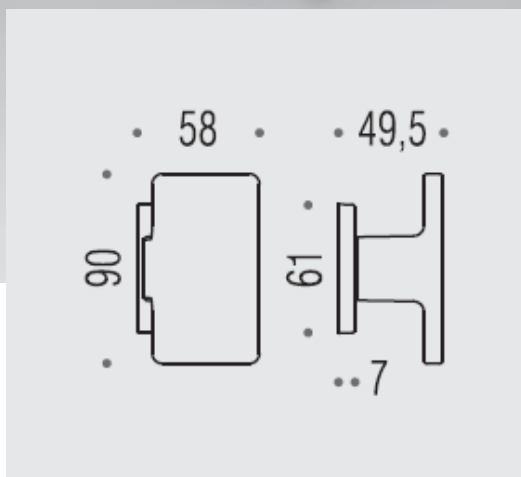

COLOMBO DESIGN NEW FIXED **KNOB** 2017

NEW DESIGN 2017

PUSH

LC55

- FIXED
DOOR KNOB

- Available in:
- HPS GOLD
  Chrome (CR)
  Satin Chrome (CM)