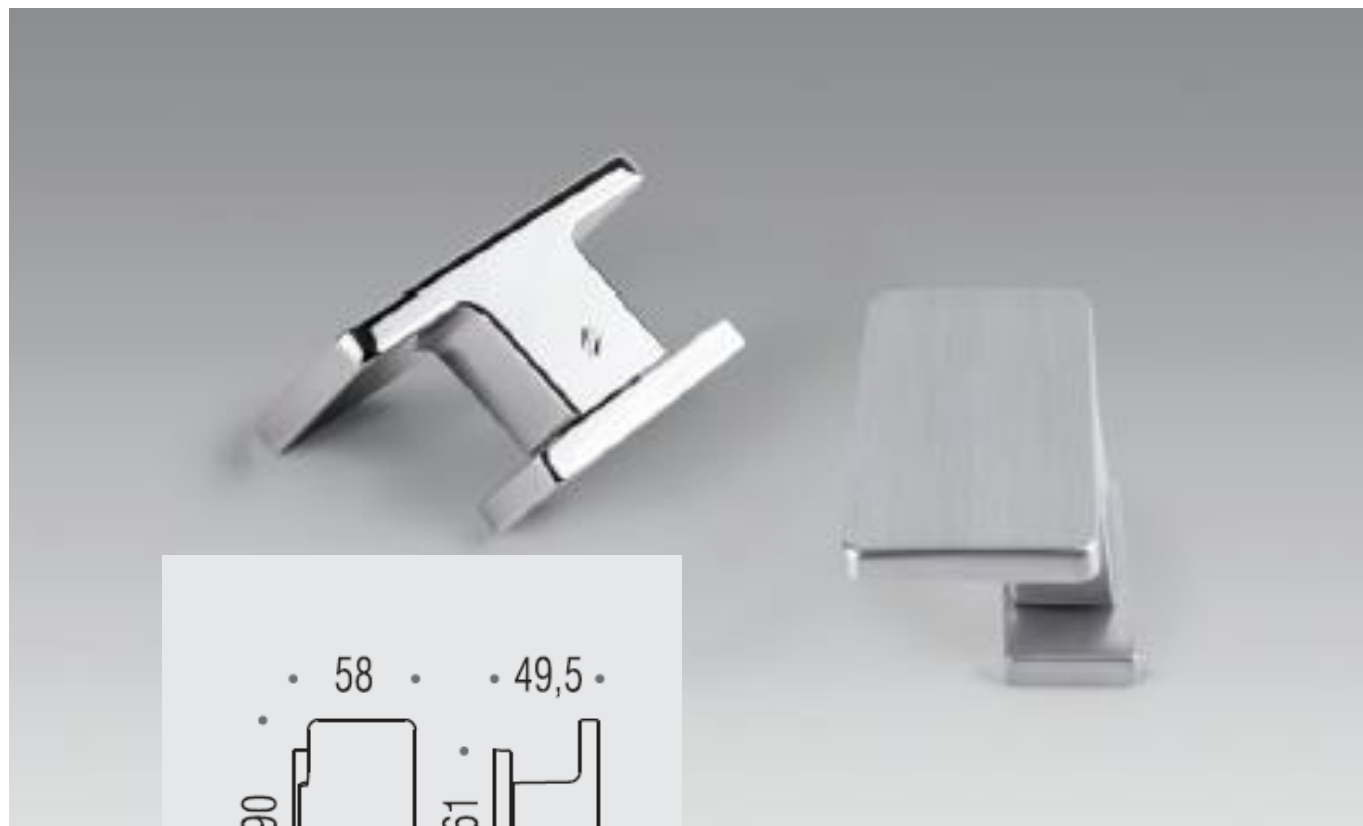

NEW DESIGN 2017

PUSH

LC55

- FIXED
DOOR KNOB

- Available in:
- HPS GOLD
Chrome (CR)
Satin Chrome (CM)

COLOMBO DESIGN NEW DOOR HANDLES

NEW DESIGN 2018

AMA