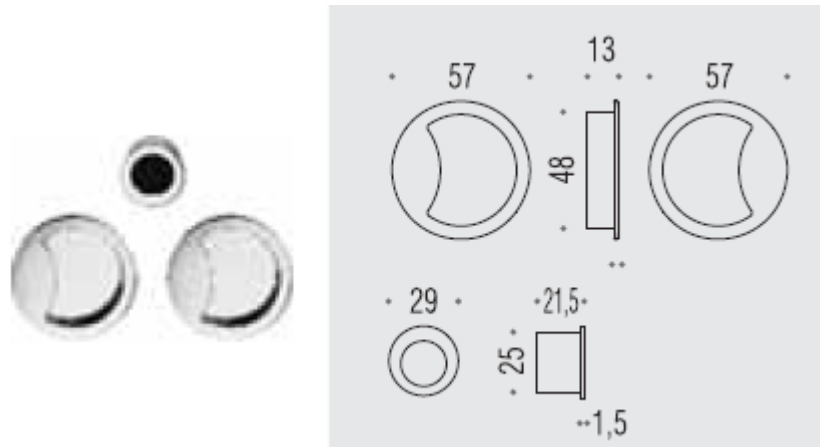

FLUSH HANDLES ALSO IN **GRAFITE** - **GRAFITE MATT**

ROUND

OPEN ID211- **GL** / OPEN ID211- **GM**