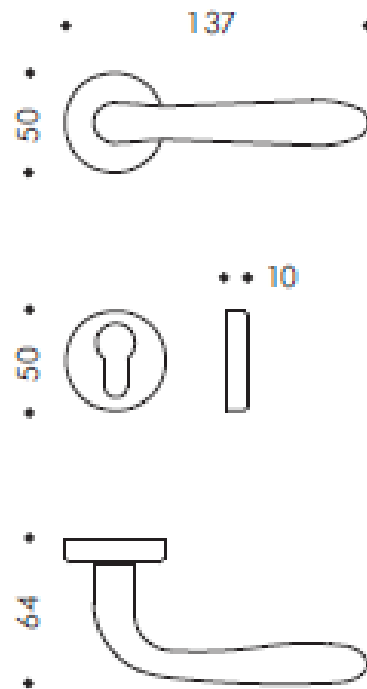

COLOMBO DESIGN - NEROMATT

ROBOT

CD41

Since «always» the Colombo Design MODEL

! All available in
Oroplus
Crome
Chrome Matt
Bianco
Neromatt